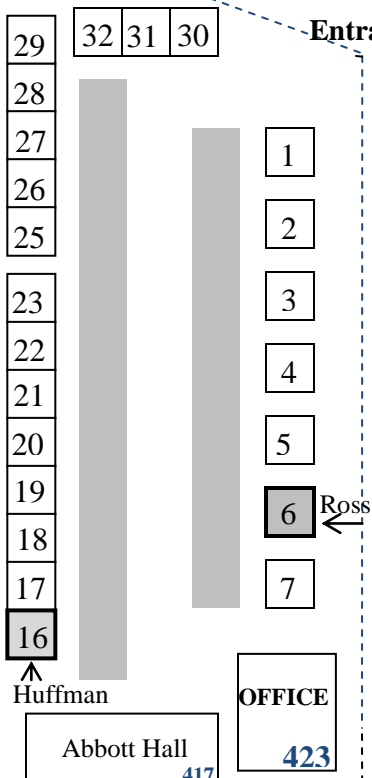

DENTON CAMP

--- Sidewalk
- - - Roadway

Dentonian

Laundry

Camper Section C (Grass Field)

Entrance 3
ALDERSGATE DRIVE

To Denton Seventh Day Adventist Church
(Formerly Wesleyan Christian School)

Main Campus Address:
424 E Wesley Circle
Denton, MD 21629

Entrance 1

Entrance 2

Entrance 3