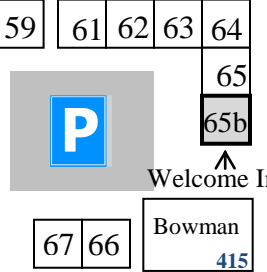

DENTON CAMP

--- Sidewalk
- - - Roadway

Dentonian

Laundry

Camper Section C (Grass Field)

Entrance 3
ALDERSGATE DRIVE

To Denton Seventh Day Adventist Church
(Formerly Wesleyan Christian School)

Main Campus Address:
424 E Wesley Circle
Denton, MD 21629

Entrance 1

Entrance 2

Entrance 3