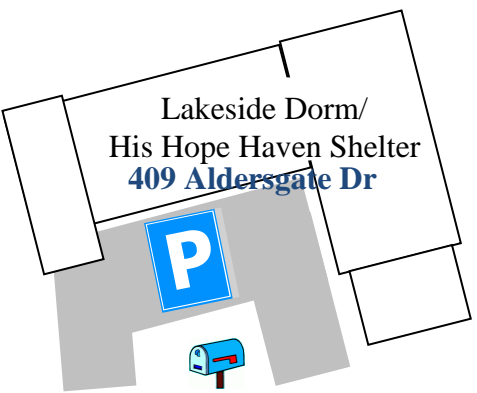

DENTON CAMP

--- Sidewalk
- - - Roadway

Dentonian

Laundry

Camper Section C (Grass Field)

Entrance 3
ALDERSGATE DRIVE

To Denton Seventh Day Adventist Church
(Formerly Wesleyan Christian School)

Main Campus Address:
424 E Wesley Circle
Denton, MD 21629

Entrance 1

Entrance 2

Entrance 3